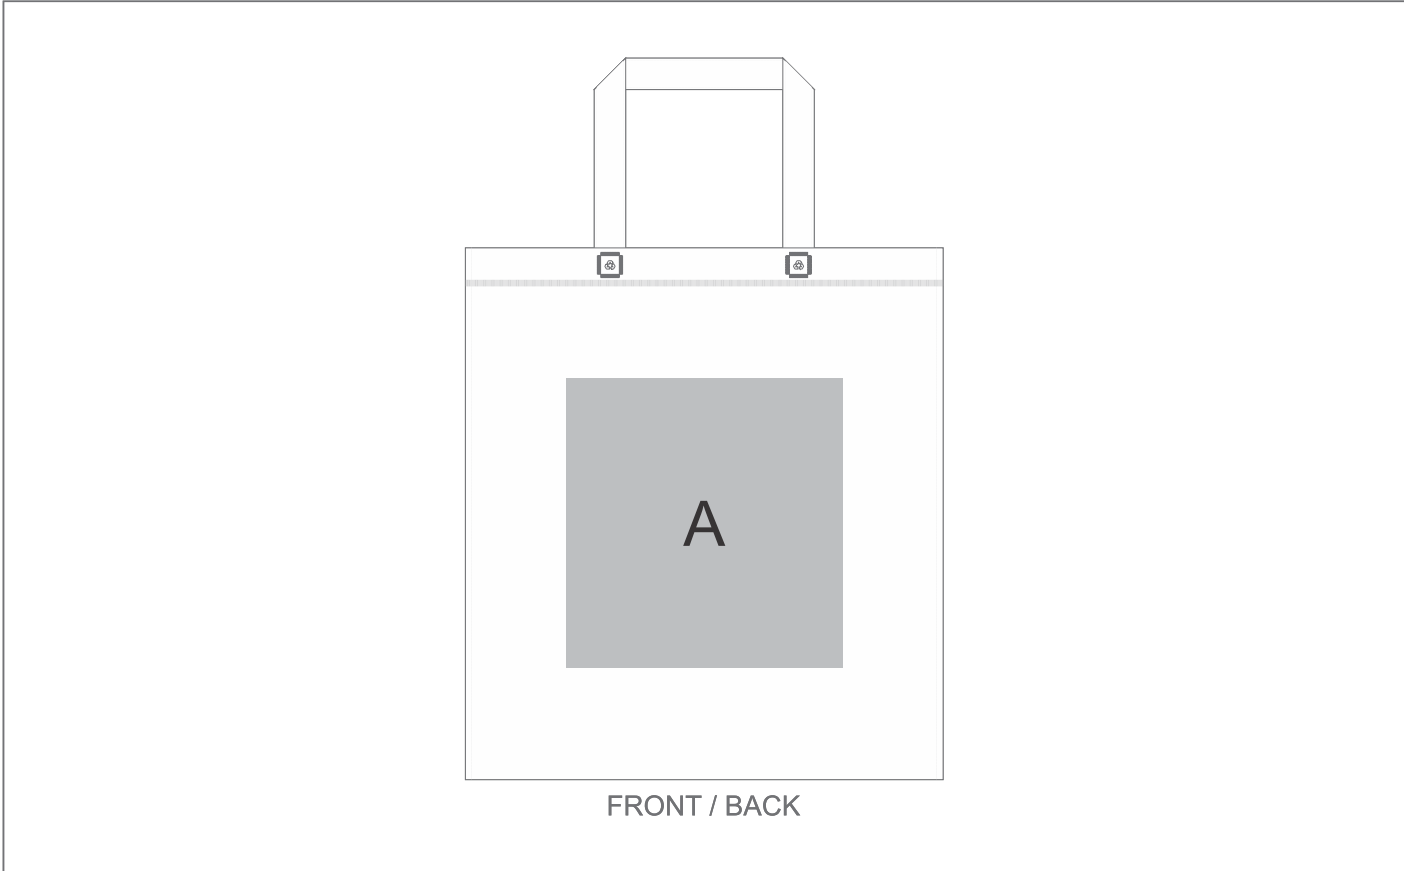

BG-AM-431-B

Wellington Non-Woven Shopper

Also available in
**LOGO
24**
Check Logo24
guide and t's & c's

Need to know:

- Includes 1-Colour, 1-Position Screen Print (setup fees apply)
- **Texture of Item will affect the quality of Print.**

Branding Options:

Position A

1. Screen Print (SA)
1 Colour
Size: 220mm wide x 230mm high

2. Digital Direct Transfer (DDT-D)
Full Colour
Size: 74mm wide x 105mm high

3. Digital Direct Transfer (DDT-A)
Full Colour
Size: 105mm wide x 148mm high

4. Digital Direct Transfer (DDT-B)
Full Colour
Size: 148mm wide x 210mm high

5. Digital Direct Transfer (DDT-C)
Full Colour
Size: 220mm wide x 230mm high